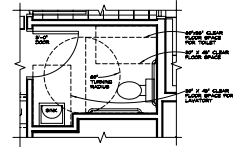

FLOOR PLAN

ENLARGED O.R.
SCALE: 1/4" = 1'-0"

TYPICAL
H.C. TOILET
SCALE: 1/4" = 1'-0"