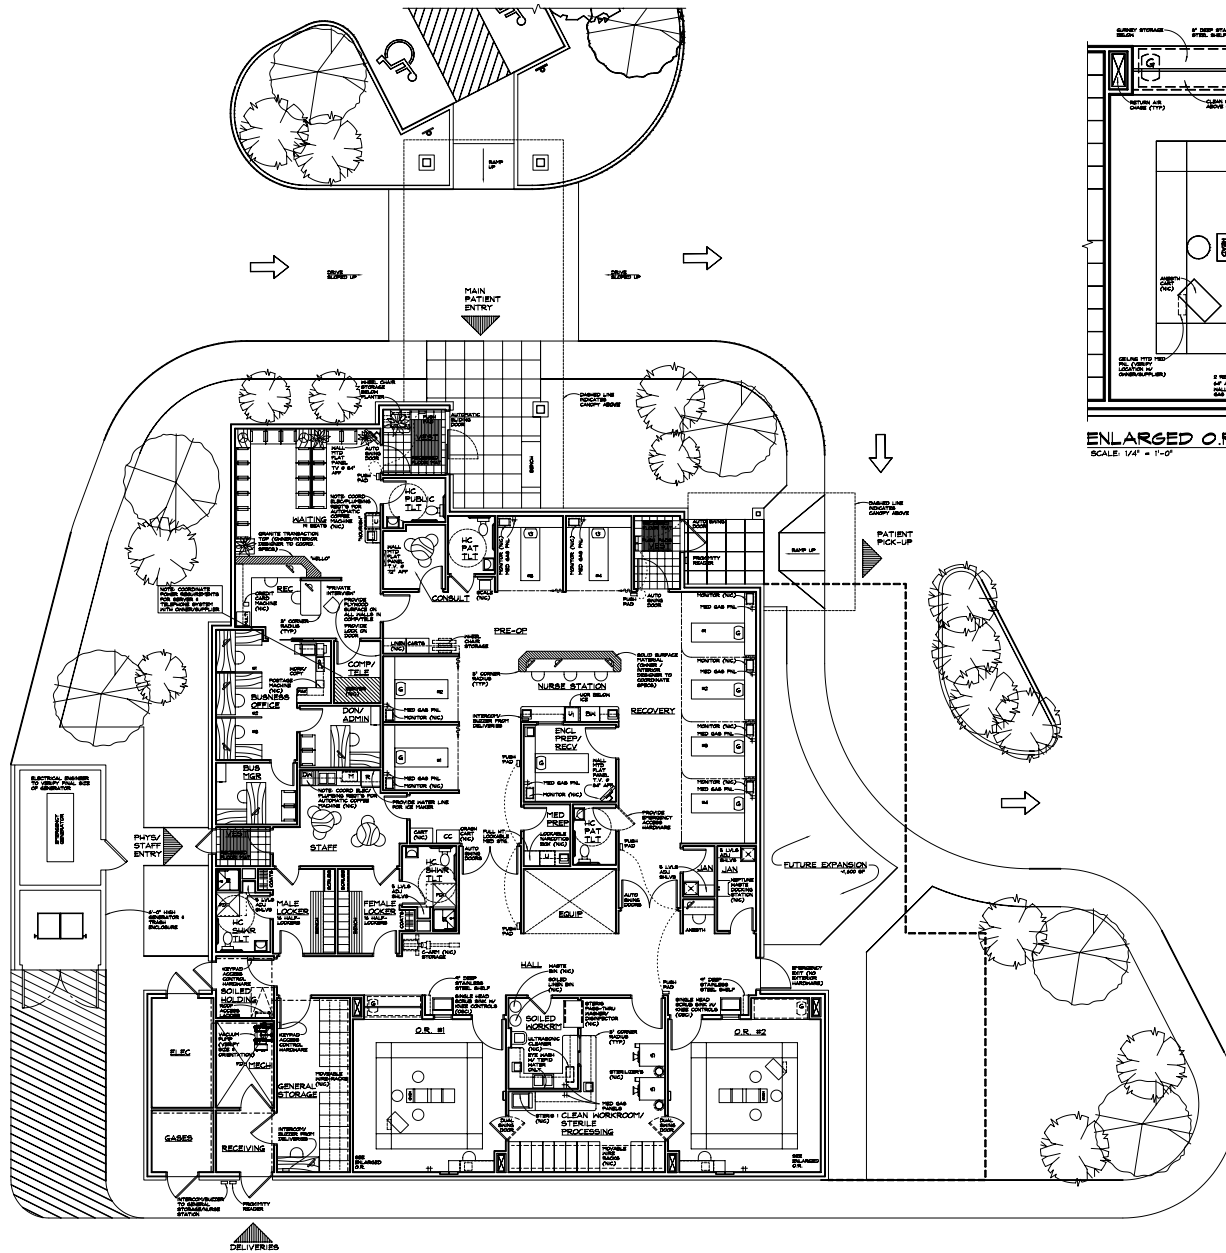

FLOOR PLAN

ENLARGED O.R.
SCALE: 1/4" = 1'-0"

TYPICAL
H.C. TOILET
SCALE: 1/4" = 1'-0"