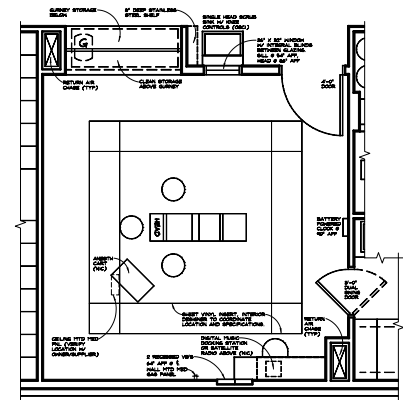

FLOOR PLAN

ENLARGED O.R.
SCALE: 1/4" = 1'-0"

TYPICAL
H.C. TOILET
SCALE: 1/4" = 1'-0"