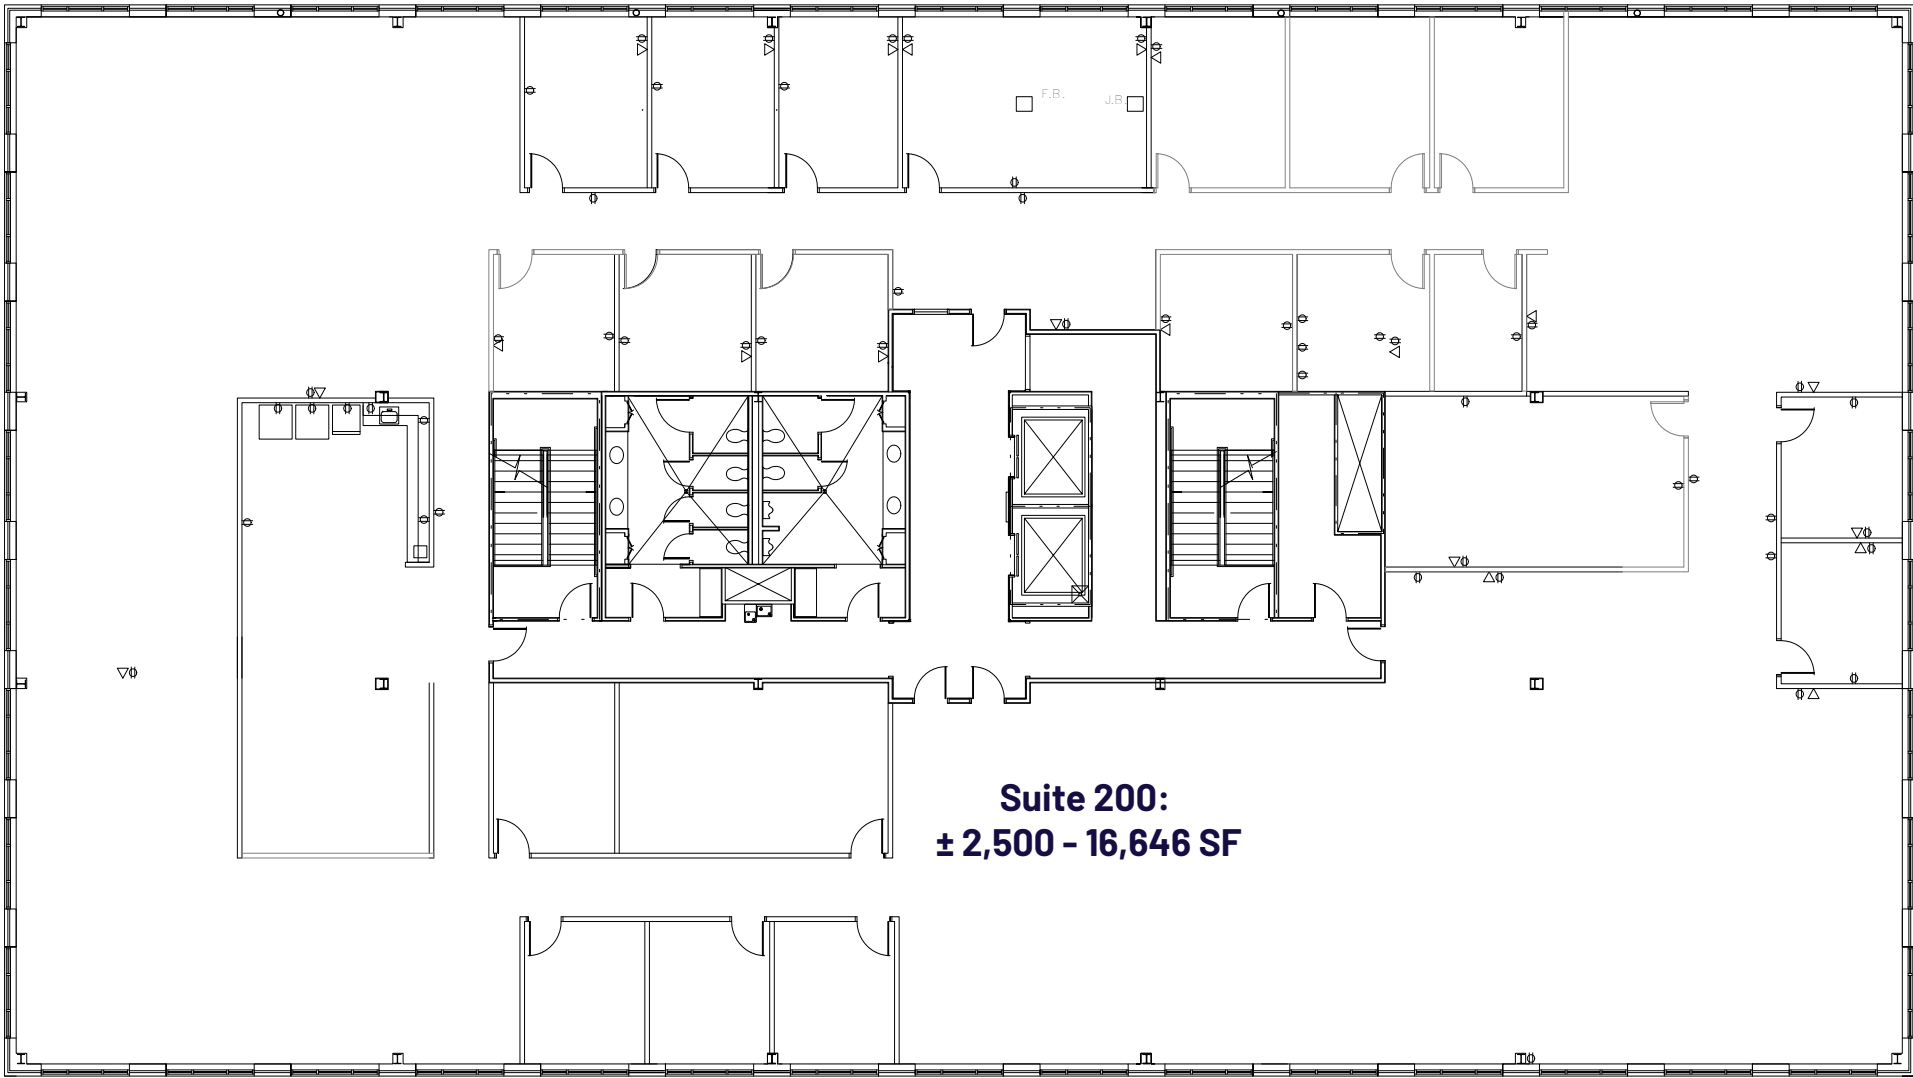

# FLOOR PLAN: SUITE 200

**Suite 200:**  
**± 2,500 - 16,646 SF**