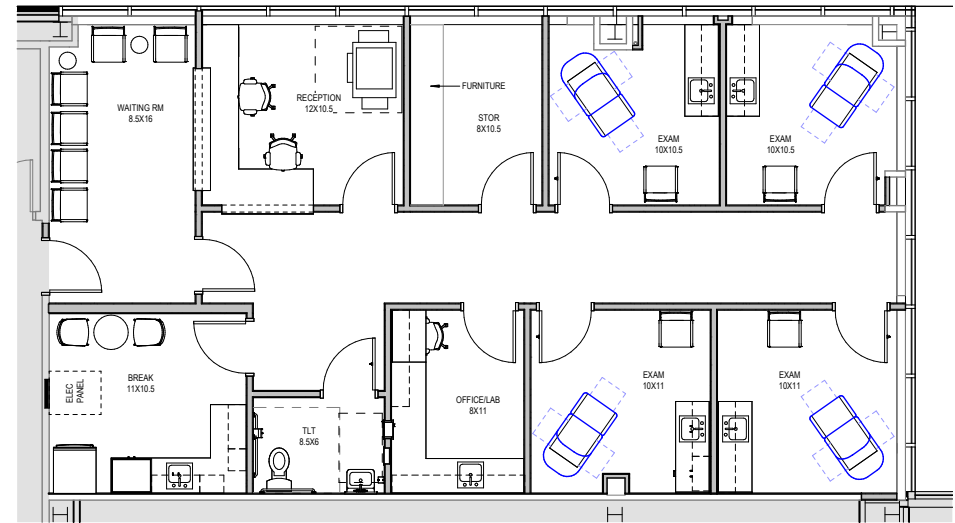

BUILDING 5000 FLOORPLANS

SUITE 5103 - 4,086 SF

SUITE 5106 - 1,565 SF