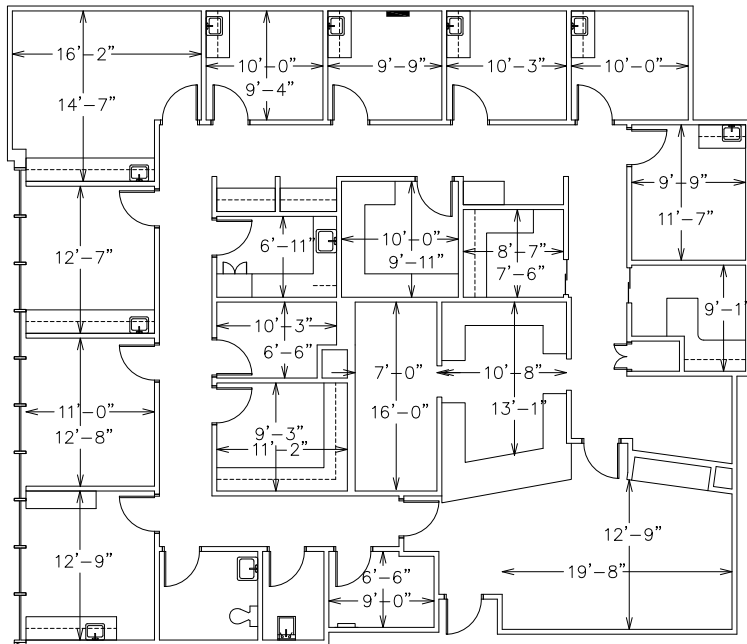

BUILDING 5000 FLOORPLANS

SUITE 5103 - 4,086 SF

SUITE 5106 - 1,565 SF