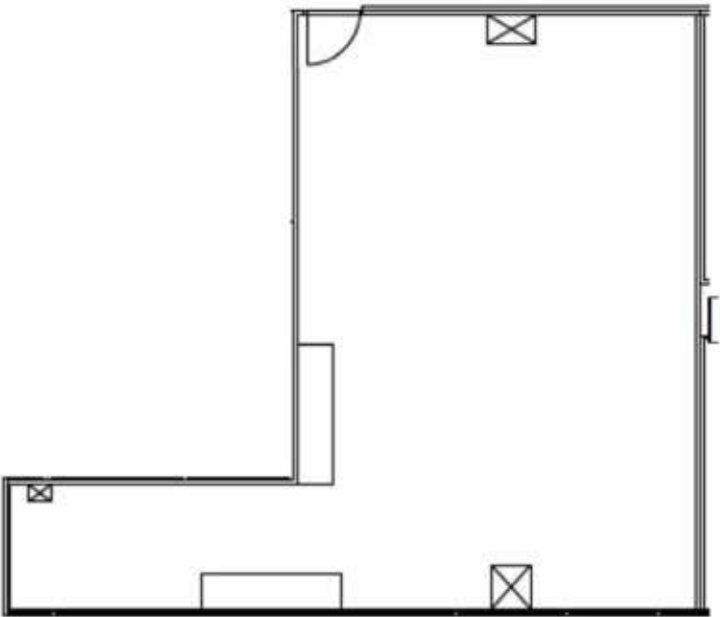

BUILDING 1000 FLOORPLANS

SUITE 1210 - 1,014 SF
Vanilla Box Condition

SUITE 1216 - 1,847 SF
Vanilla Box Condition