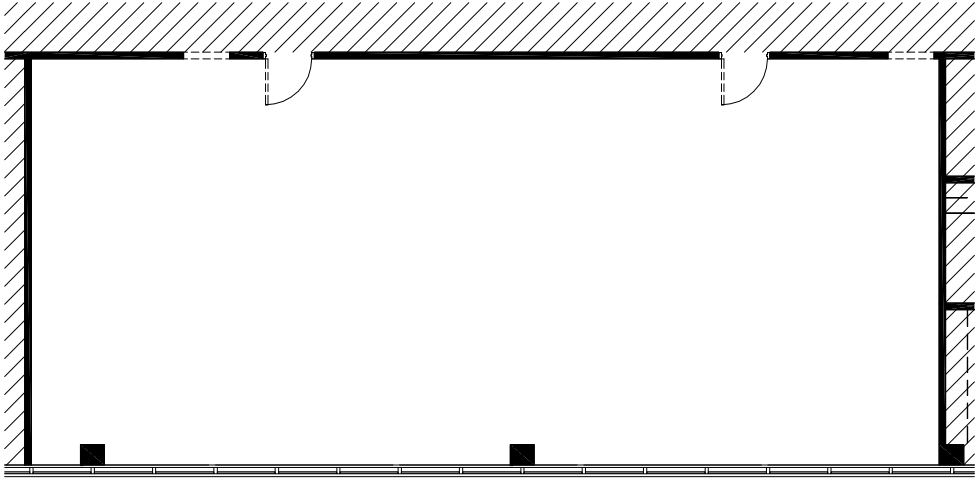

BUILDING 1000 FLOORPLANS

SUITE 1210 - 1,014 SF
Vanilla Box Condition

SUITE 1216 - 1,847 SF
Vanilla Box Condition