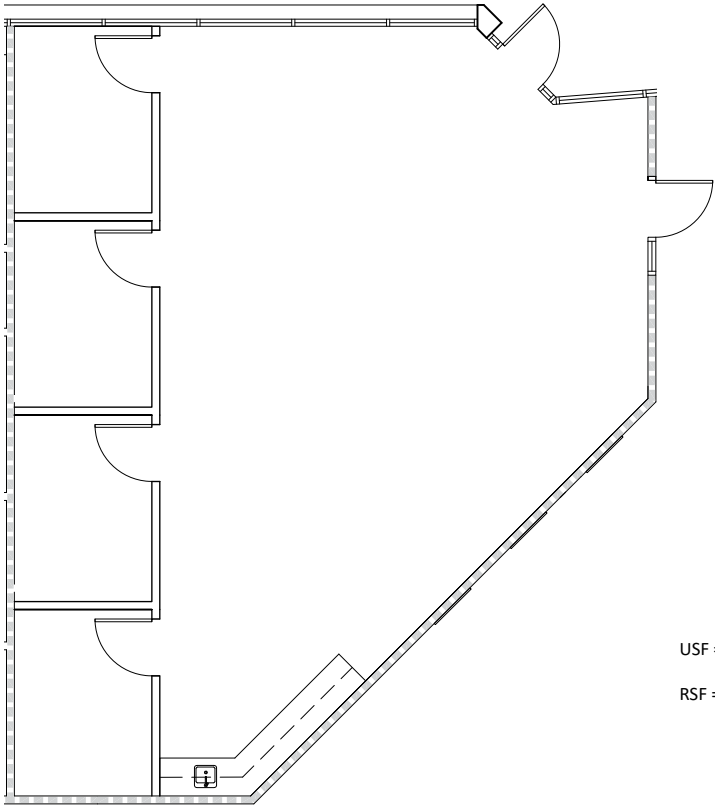

SUITE 112 - FLOOR PLAN

KEY PLAN
COLOR BLOCK DENOTES AREA OF SUITE

SUITE 112
1,300 RSF

USF = 1,
RSF = 1,;