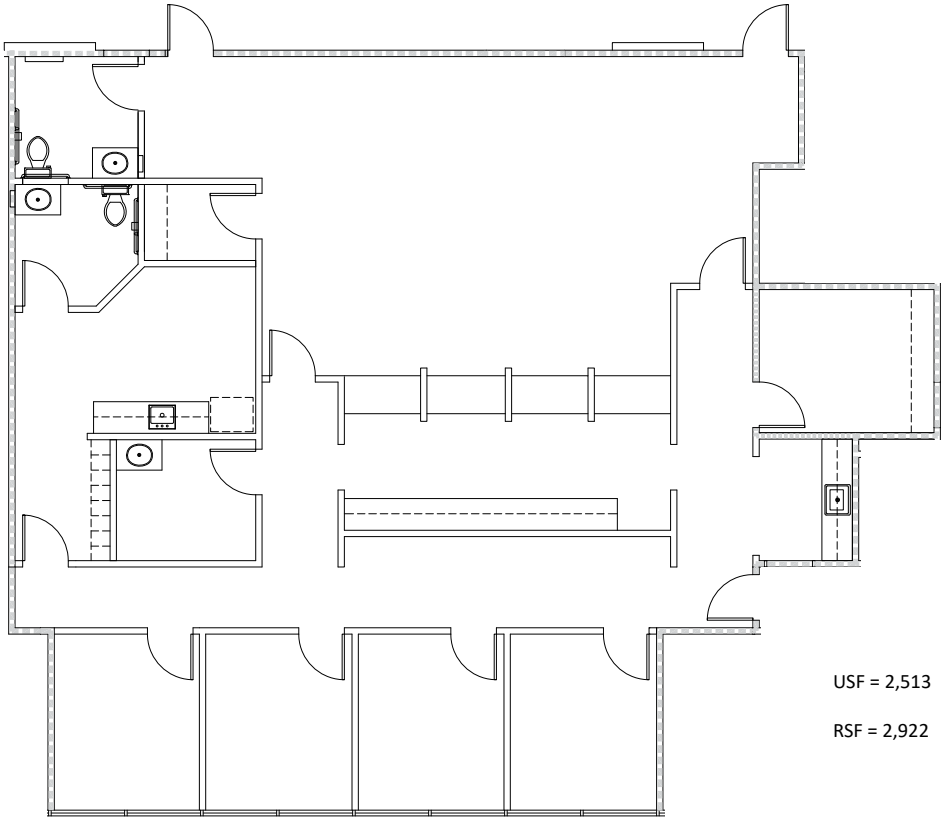

SUITE 103 - FLOOR PLAN

KEY PLAN
COLOR BLOCK DENOTES AREA OF SUITE

SUITE 103
2,922 RSF

USF = 2,513

RSF = 2,922