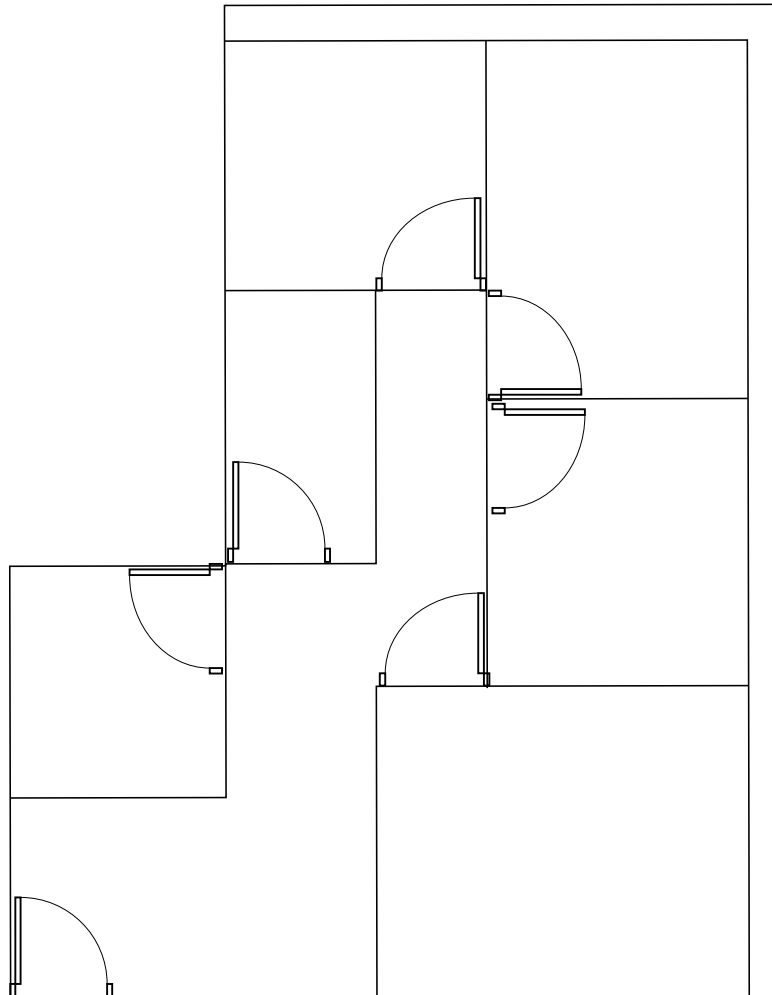

# 149 PLANTATION RIDGE DRIVE

MOORESVILLE, NORTH CAROLINA

SUITE 150 | 1,563 SF

AVAILABLE FOR LEASE

**18k**

TOTAL BUILDING AREA

**1,563 SF**

SUITE AREA