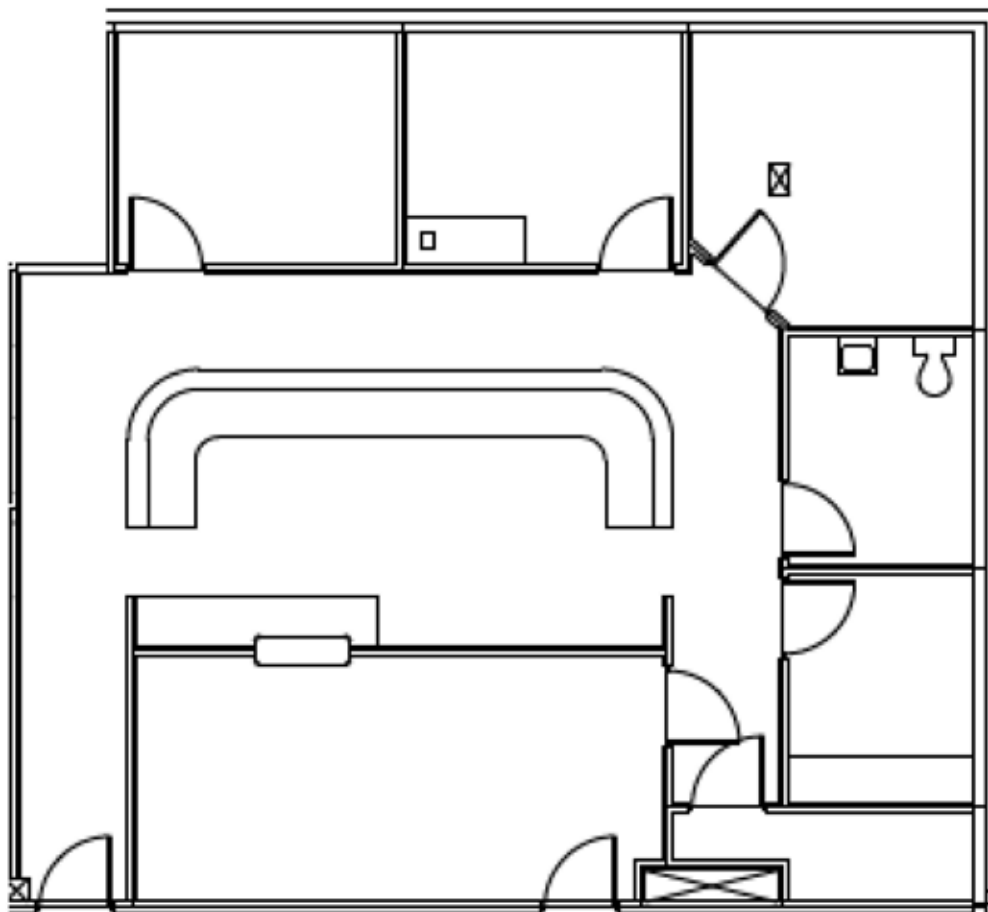

UNIVERSITY MEDICAL PARK

101 EAST W.T. HARRIS BOULEVARD
BUILDING 2000 | SUITE 2223

AVAILABLE FOR LEASE

250k

TOTAL BUILDING AREA

1,680 SF

SUITE AREA

\$21.50